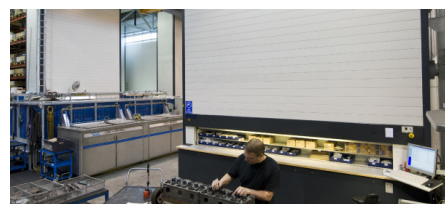

Reference:

Koiviston Auto Oy, Lahti, Finland

Koiviston Auto Oy, Finland is a reference in the category

Finland

Agrimarket, Finland
Berner Oy, Finland
Elektroskandia, Finland
H. Kraatz Oy, Finland
Hansaprint, Finland
Huhtamäki Oy, Finland
Iittala Group, Finland
Ikea, all over the world
Kodin Terra, Finland
Koiviston Auto Oy, Finland
K-Rauta, Finland
Nanso Group, Hämeenlinna, Finland
Oy Hartwall Ab, Finland

Please visit www.kasten-storage.com for more references.

Koiviston Auto purchased their first Paternoster vertical carousel in the previous millennium. Since then several Paternosters have been ordered for various locations. In 2007, the company renewed its logistic functions by building a new central warehouse to Lahti.

For the new central warehouse, Koiviston Auto purchased four new Paternosters and five older ones were transferred from other premises. A further Tornado is also used in the central warehouse. All spare parts